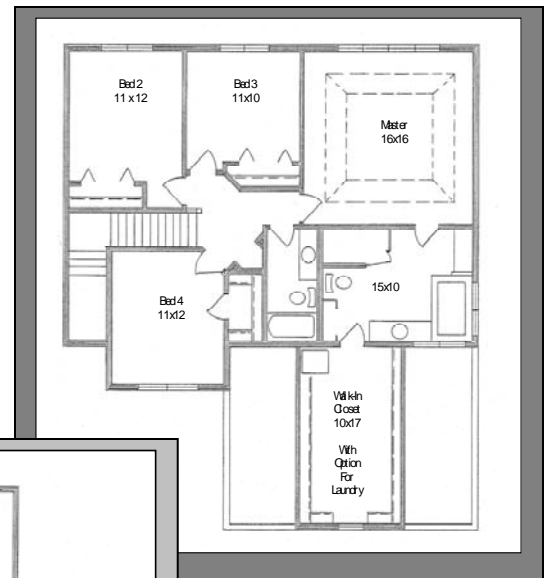

Visit us on the web at:

www.AMAHomesMN.com