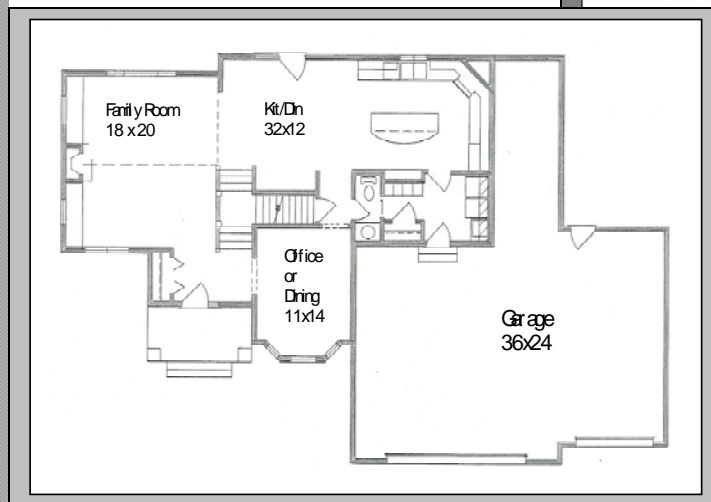

Oak Trim With Custom
Details and 3 Panel
Mission Style Doors

*

Main Floor Laundry
With Custom Lockers

*

Main Floor Office

*

Large Master Suite with
Whirlpool Tub & Huge
Walk-in Closet

*

Tiled Bathroom Floors
with Custom Vanities &
Mirrors

*

Sod, Landscaped and
Irrigation System

*

Quality Craftsmanship!

Modified Two-Story

2,569 Square Feet

First: 1,214 sqft

Second: 1,355 sqft

Finished

4 bedrooms

2 1/2 baths

Visit us on the web at:

www.AMAHomesMN.com

Residential Contractor License # 20528894

Delilah Kreuser (612) 839-8003