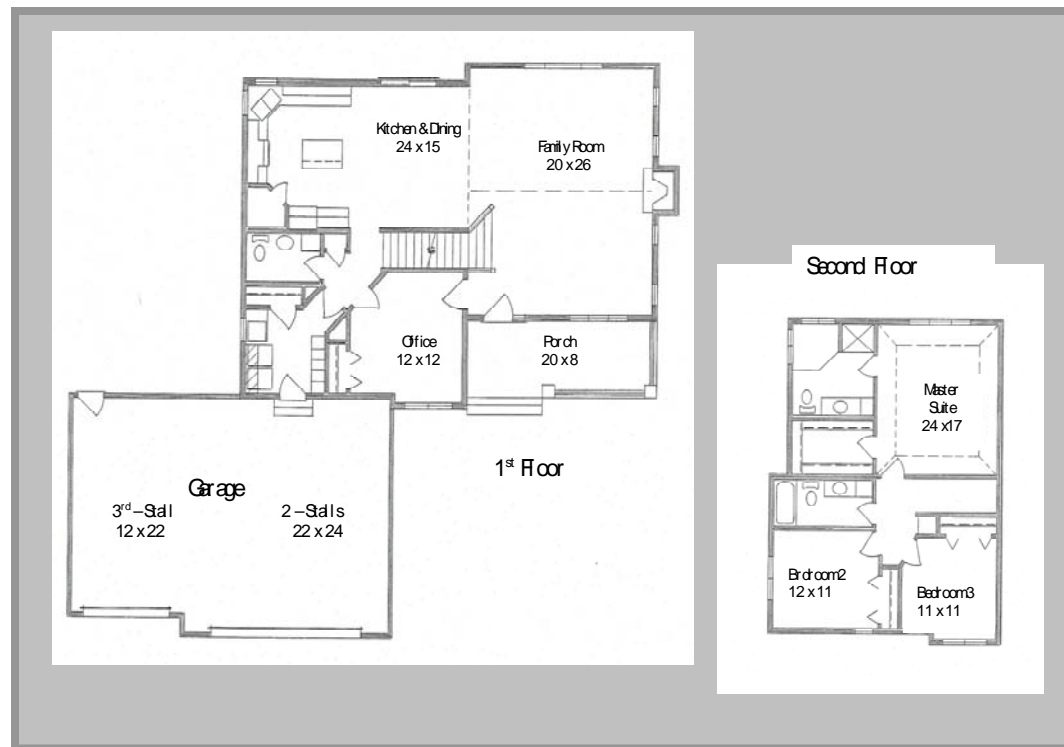

Main Floor Laundry With
Custom Lockers
*

Main Floor Office
*

Large Master Suite With
Whirlpool Tub
*

Tiled Bathroom Floors
with Custom Vanities &
Mirrors
*

Sod, Landscaped and
Irrigation System
*

Blacktop Driveway
*

Quality Craftsmanship!

Modified Two-Story

2,140 Square Feet
First: 1,330 sqft
Second: 810 sqft
Finished
3 bedrooms
2 ½ baths

Visit us on the web at:
www.AMAHomesMN.com

Delilah Kreuser (612) 839-8003
Jim Kreuser (763) 234-8856
Fax (763) 241-6867