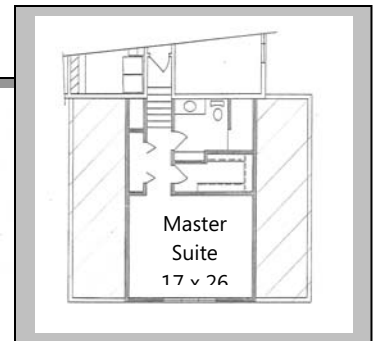

4 – Level Split

1,930 Square Feet

Main Levels: 1,488 sqft

Bonus: 442 sqft

Finished

4 bedrooms

2 ½ baths

Residential Contractor License # 20528894