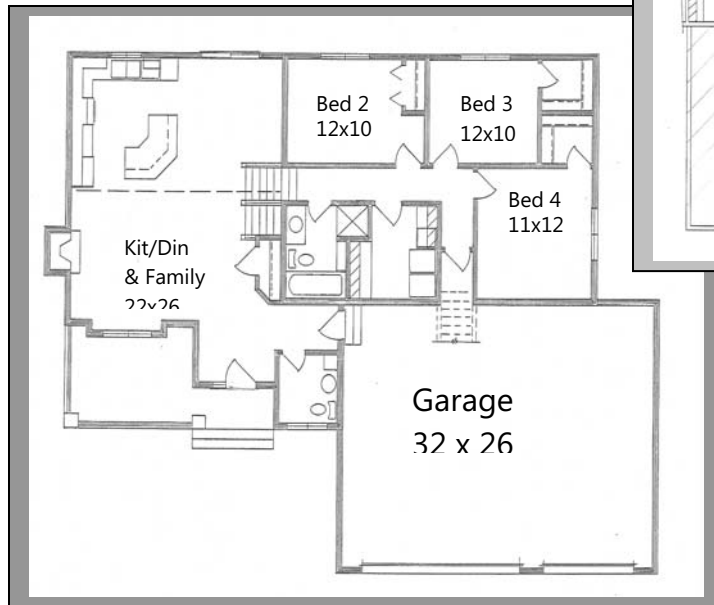

4 – Level Split

1,930 Square Feet

Main Levels: 1,488 sqft

Bonus: 442 sqft

Finished

4 bedrooms

2 ½ baths

Residential Contractor License # 20528894