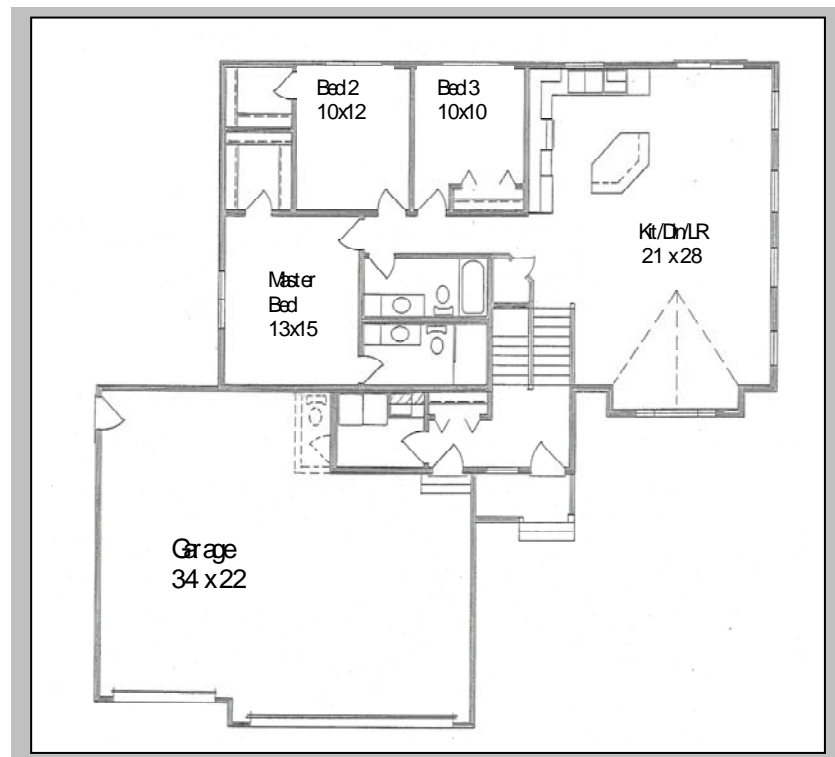

The Cherry Hill

By AMA Homes, Inc.

Starting At **$193,000**

Without Lot

Split Entry
1,578 Square Feet

Finished
3 bedrooms
2 baths

This Home Features:

Vaulted

**Family Room dining
Room & Kitchen With
Wood Laminate Floors**

*

Custom Cabinets

*

**Oak Trim With Custom
Details and 3 Panel
Mission Style Doors**

*

Entry Level Laundry

*

**Master Suite with Full
Bath &
Walk-in Closet**

*

**Tiled Bathroom Floors
with Custom Vanities &
Mirrors**

*

**Sod, Landscaped and
Irrigation System**

*

**Garage Door Opener &
Keyless Entry**

*

Blacktop Driveway

*

Quality Craftsmanship!